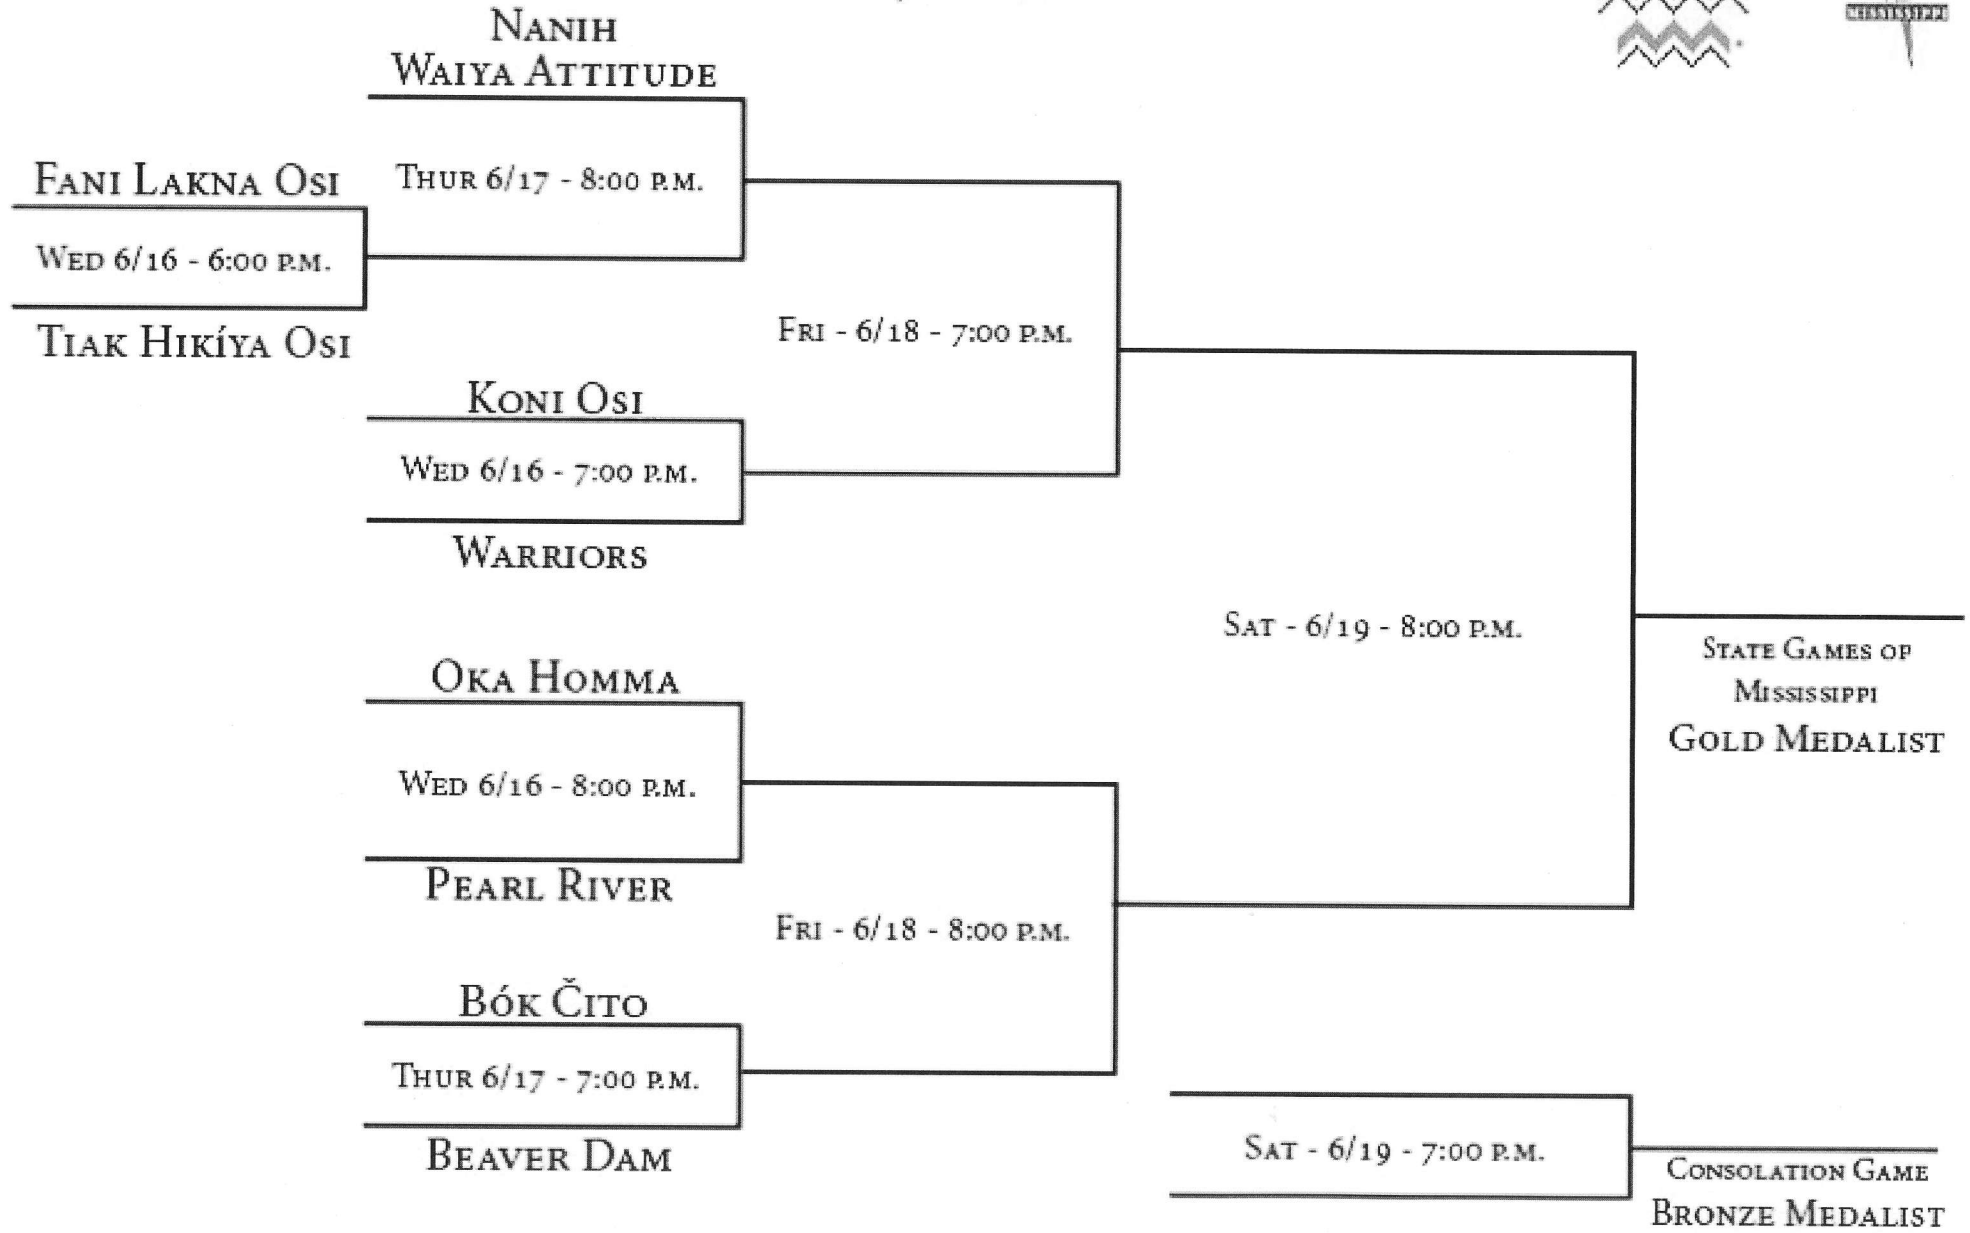

# STATE GAMES OF MISSISSIPPI

## KABOTCHA TÓLI

June 16-19

Top of the bracket is Home team.