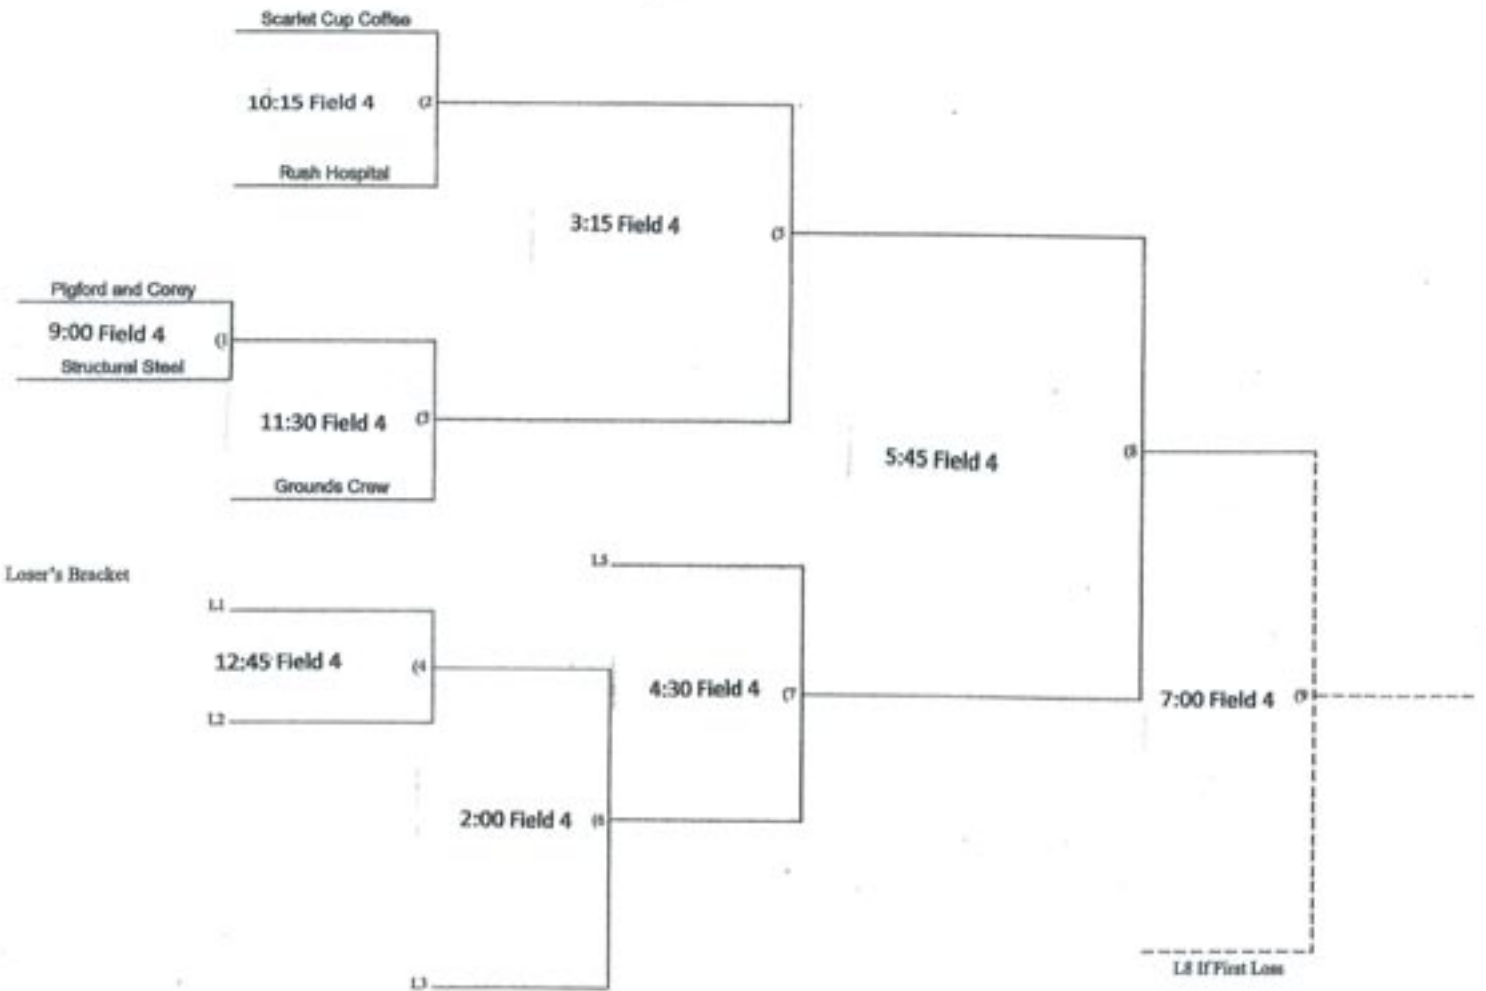

2018 STATE GAMES OF MISSISSIPPI BRACKETS

2018 STATE GAMES OF MISSISSIPPI BRACKETS

6U State Games

9:00 A.M. Field 1 Johnson Toyota vs. Popeyes

9:00 A.M. Field 2 BMW of Meridian vs. Shutterbugs

11:15 A.M. Field 1 BMW of Meridian vs. Johnson Toyota

11:15 A.M. Field 2 Popeyes vs. Shutterbugs

Home Team will be determined by flipping a coin prior to the game.

Winner's Bracket

8U State Games

10U State Games

12U State Games

14U State Games