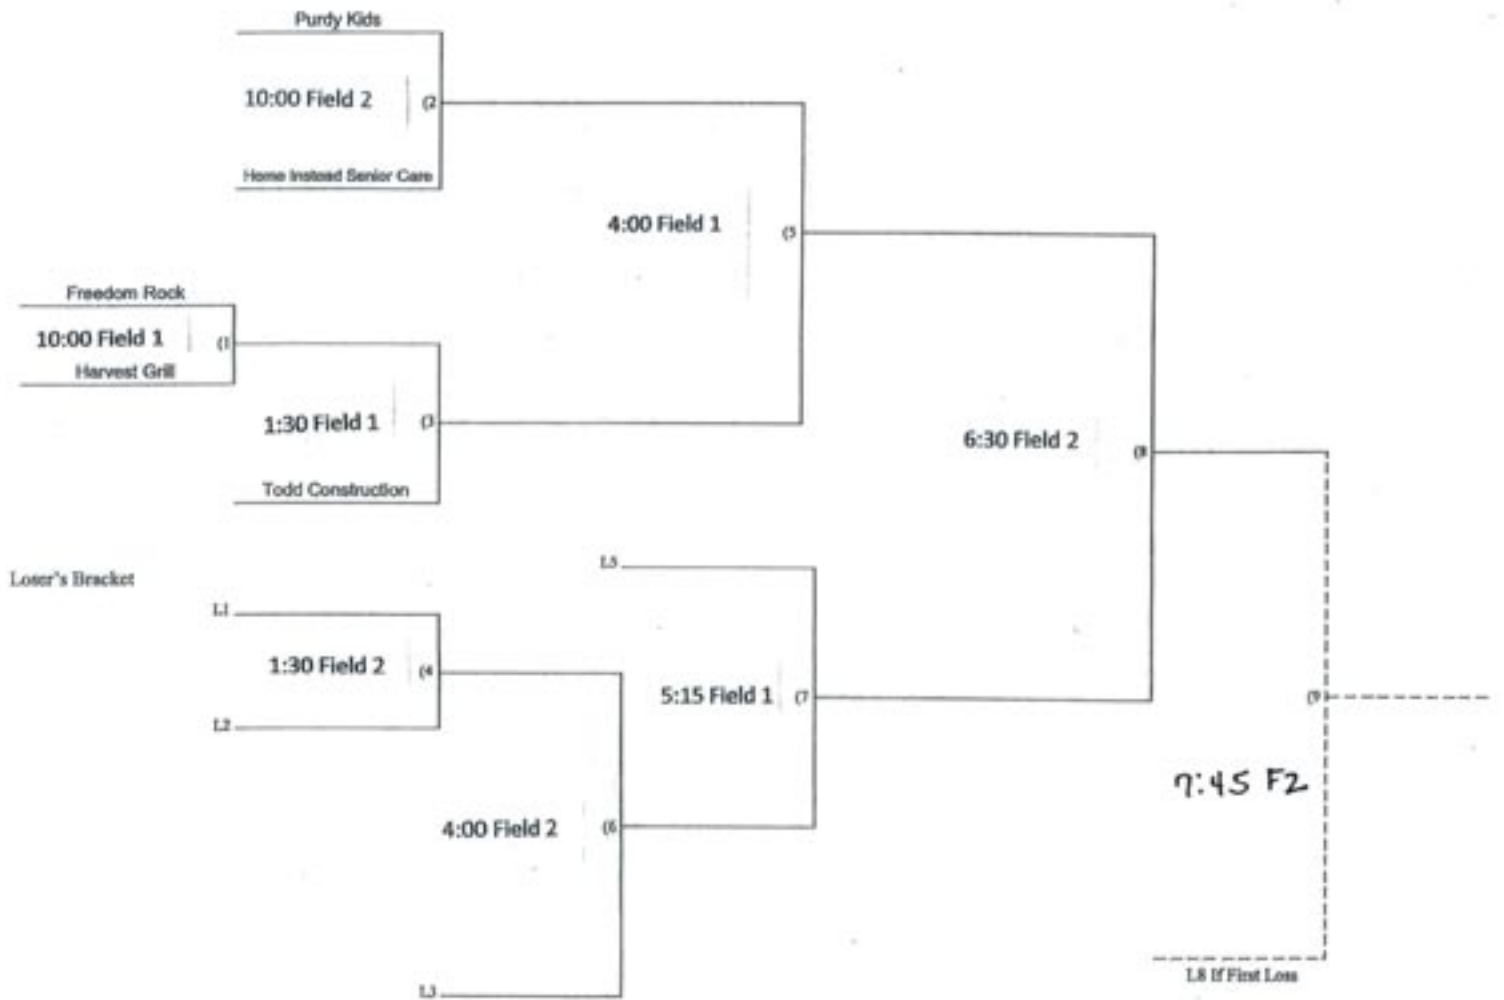

2018 STATE GAMES OF MISSISSIPPI BRACKETS

2018 STATE GAMES OF MISSISSIPPI BRACKETS

6U State Games

9:00 A.M. Field 1 Johnson Toyota vs. Popeyes

9:00 A.M. Field 2 BMW of Meridian vs. Shutterbugs

11:15 A.M. Field 1 BMW of Meridian vs. Johnson Toyota

11:15 A.M. Field 2 Popeyes vs. Shutterbugs

Home Team will be determined by flipping a coin prior to the game.

Winner's Bracket

8U State Games

10U State Games

12U State Games

14U State Games