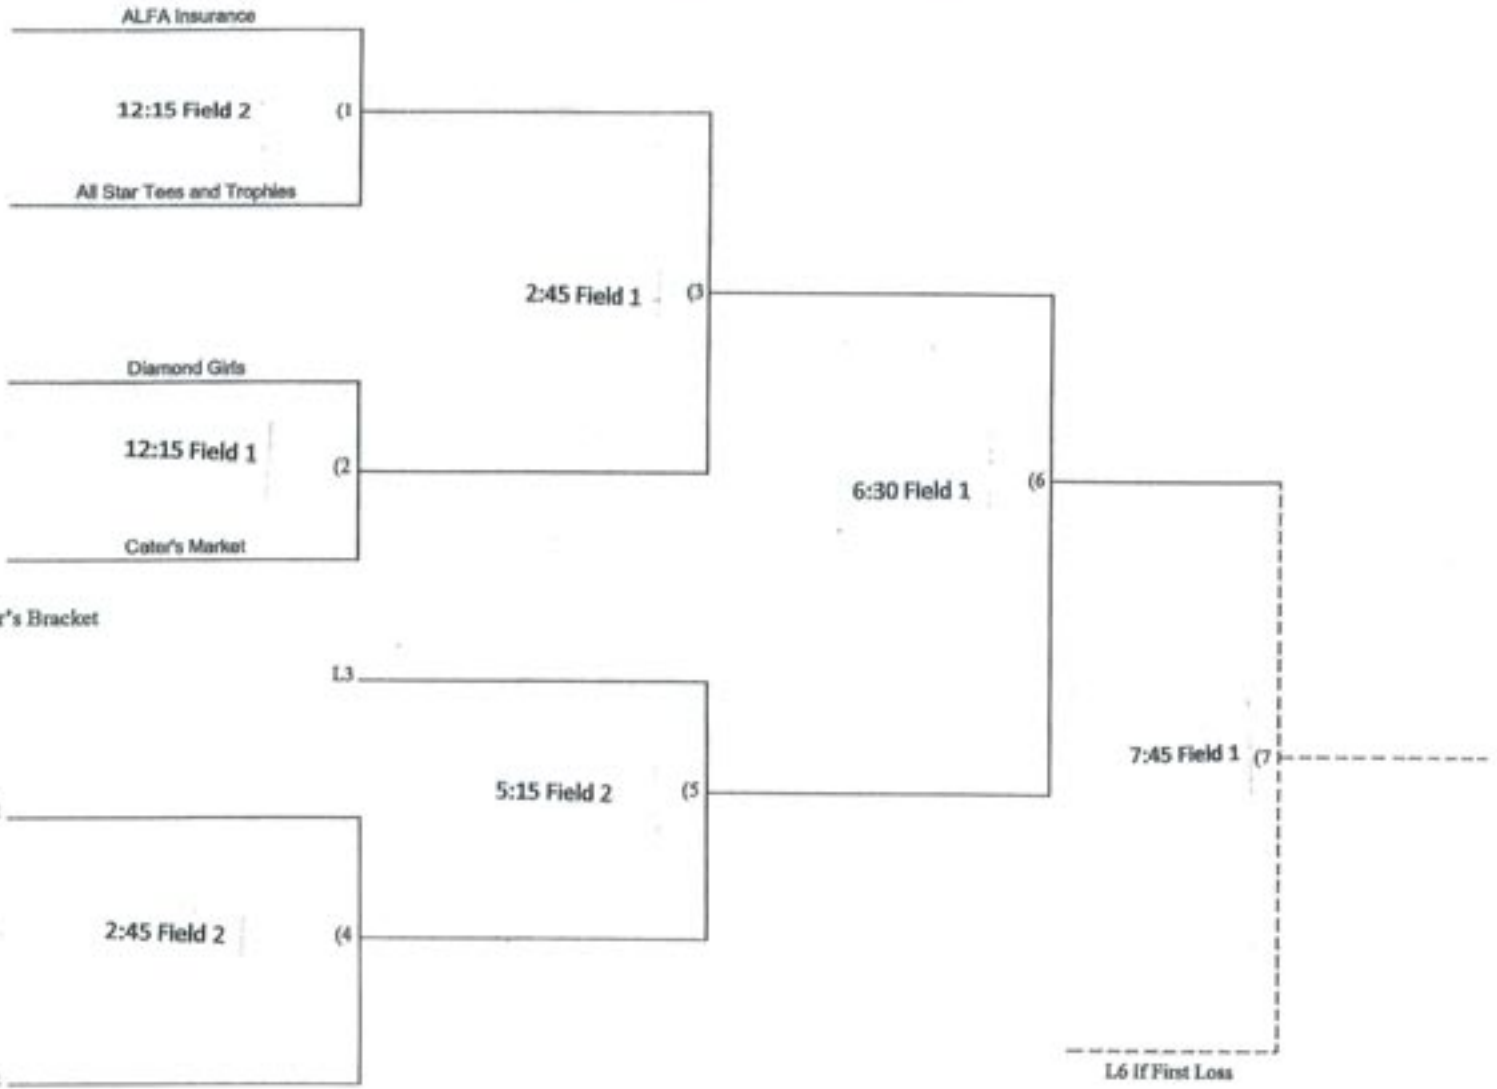

2018 STATE GAMES OF MISSISSIPPI BRACKETS

2018 STATE GAMES OF MISSISSIPPI BRACKETS

6U State Games

9:00 A.M. Field 1 Johnson Toyota vs. Popeyes

9:00 A.M. Field 2 BMW of Meridian vs. Shutterbugs

11:15 A.M. Field 1 BMW of Meridian vs. Johnson Toyota

11:15 A.M. Field 2 Popeyes vs. Shutterbugs

Home Team will be determined by flipping a coin prior to the game.

Winner's Bracket

8U State Games

10U State Games

12U State Games

14U State Games